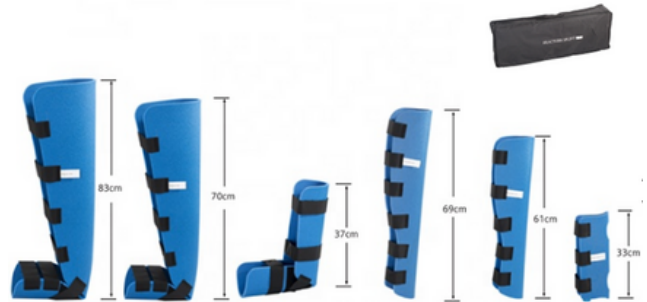

## Splint Set (OM-9)

Lightweight EVA stretcher with carry bag—easy to transport, durable, and designed for quick emergency use in rescue situations.

### Features

- Material: EVA
- Accessories: a carry bag.
- N.W.: 2kg